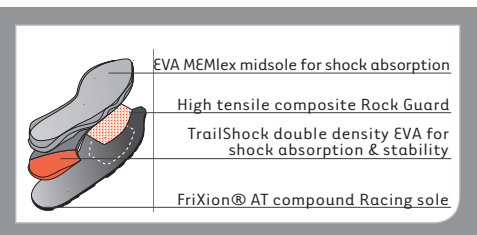

Lace harness for forefoot security and excellent fit

Stretch mesh tongue guard keeps dirt, pebbles and trail debris out

Roomy ventilated toe is comfortable on long runs

External molded heel counter for motion control and a stable ride

Rubber toe cap and reinforced toe box for protection and durability

Low profile lugs for lightweight traction

Triple-density midsole with TrailShock for pronation control and stability

Reflective webbing on lace loops and rear pull loop for nighttime safety

color	Yellow	sole	FriXion® AT/Racing
upper	AirMesh/Synthetic Leather/Rubber toe cap	midsole	Triple-density MEMlex/TrailShock/High-tensile composite Rock Guard
construction	Slip Lasted Strobel	weight	1 lb 8 oz (670 g)
last	Women's Racing	sizes	Half sizes 36-43
lining	None (forefoot)/Mesh (heel only)		