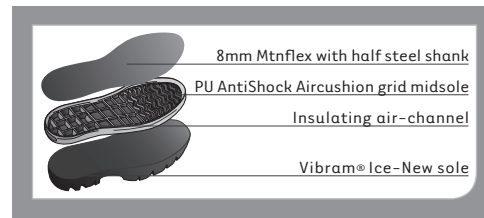

242 GLACIER WOMEN'S

General mountaineering and heavy-duty backpacking boot built to handle rugged and technical terrain

Dri-Lex lining is soft, comfortable and great at managing moisture

EZ Flex removable tongue for easy volume adjustment

One-piece gusseted 2.8mm Idro-Perwanger Roughout leather for waterproof durability

Vibram® XSV rubber toe rand for durability and protection

Newmatic crampon compatible Vibram® Ice-New outsole for a solid, terrain-eating grip

8mm Mtnflex insole with half steel shank for serious support and protection, plus a PU midsole for shock absorption

color	Ice Blue	sole	Vibram® Ice-New
upper	2.8mm Idro-Perwanger Roughout Leather/Vibram® rubber rand/Removable EZ Flex Tongue with Dry-Best® lining	midsole	PU Aircushion
construction	Board Lasted	insole	8mm Mtnflex with half steel shank
last	Women's Makalu	weight	4 lbs 14 oz
lining	Dry-Best®	sizes	Half sizes 36-43